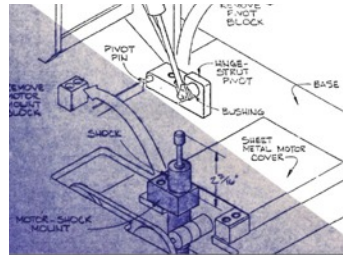

CAD and Technical Drawing Offices

Image Enhancement

Image Restoration

Archived Blueprints

Because you need large format scanning solutions that work for you:

SmartLF Ci 24 scanners include SmartWorks EZ SCAN/COPY/EMAIL software that combines wide format scanning and copying in one very easy to use program and has full compatibility with wide format printers through standard Windows drivers.