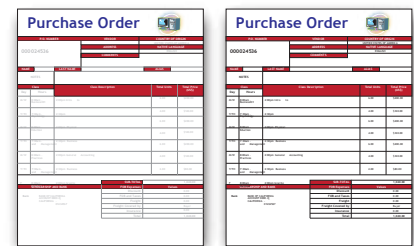

Epson imaging technologies

regardless of the condition of the originals. Most of our scanner drivers include the following advanced

Area Segmentation, Color Dropout, Color

Convenient compatibility

integration with key document management standards, plus compatibility with critical