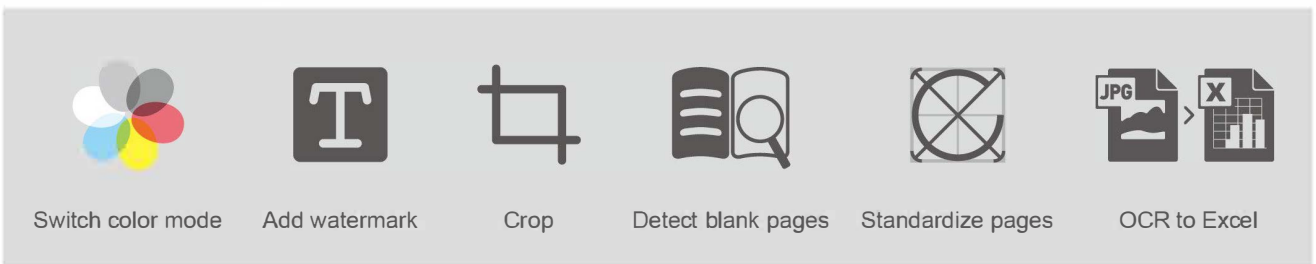

### Innovative Image Processing Software with Original Algorithm

Auto Curve Flattening & Finger Cots Removal

Auto Combining Sides

### Powerful Batch Editing Functions

Switch color mode

Add watermark

Crop

Detect blank pages

Standardize pages

OCR to Excel