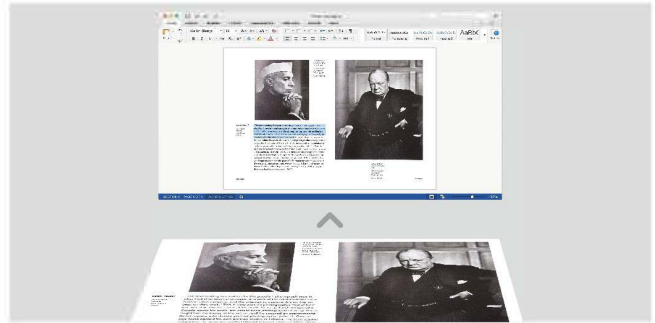

Efficient OCR Technology

Powered by ABBYY
Support 187 languages