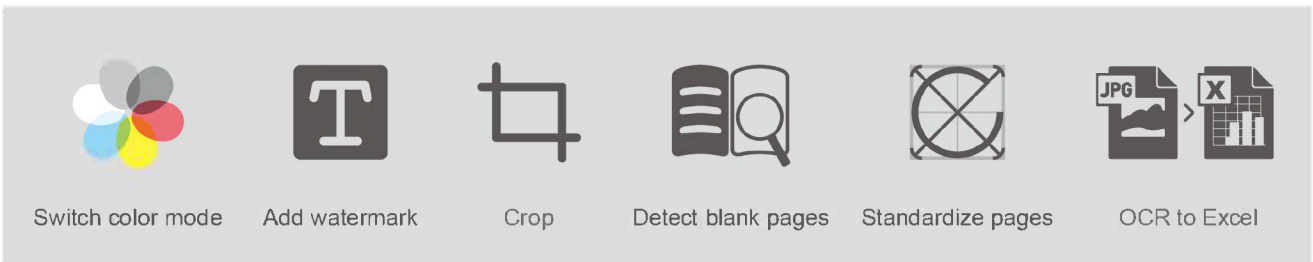

Fast Speed & High Quality Image

32-bit MIPS CPU — scanning speed 60 pages/min
20MP HD SONY camera enables high quality images

Efficient OCR Technology

Powered by ABBYY
Support 187 languages

Innovative Image Processing Software with Original Algorithm

Auto Curve Flattening & Finger Cots Removal

Auto Combining Sides

Powerful Batch Editing Functions

Switch color mode

Add watermark

Crop

Detect blank pages

Standardize pages