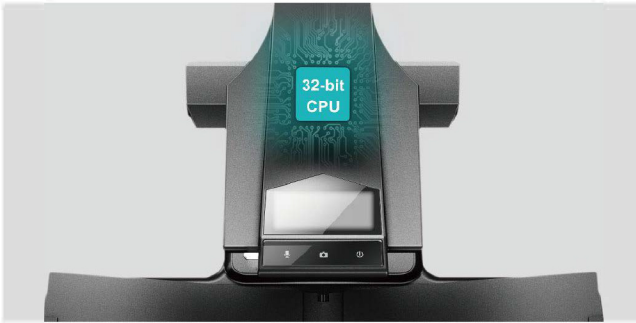

CZUR M3000 Pro Professional Book Scanner

1.2s Dual Pages

20MP HD Camera

Anti-reflection

Up to A3 Size

OCR by ABBYY

Book Cradle

M3000 Pro Features

Fast Speed & High Quality Image

32-bit MIPS CPU — scanning speed 60 pages/min
20MP HD SONY camera enables high quality images

Efficient OCR Technology

Powered by ABBYY
Support 187 languages

Innovative Image Processing Software with Original Algorithm

Auto Curve Flattening & Finger Cots Removal

Auto Combining Sides

Powerful Batch Editing Functions

Switch color mode

Add watermark

Crop

Detect blank pages

Standardize pages

OCR to Excel

M3000 Pro parameters

Sensor	HD CMOS	Dimension	505*520*425 mm (L*W*H)
CPU	32-bit MIPS, 1GB DDR3	Weight	4.5 kg Net
Pixel	20M	Scan mode	Manual/Auto
Resolution	5248*3936	Scan speed	60 pages/min
System support	XP/Win7/Win8/Win10, 32-bit/64-bit	Export format	JPG/PDF/Searchable PDF/TIFF/WORD/EXCEL
USB port	2.0 high speed	Video output	MJPEG, YUV
Power supply	External adapter, input 100-240V 50/60Hz, output 9V/2A	PC recommended	CPU: core I5 and above Memory: 4G and above