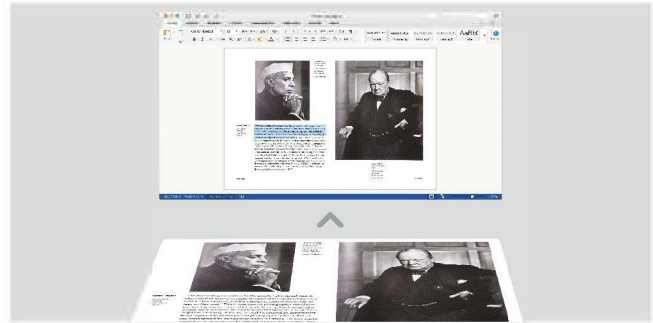

Efficient OCR Technology

Powered by ABBYY
Support 187 languages